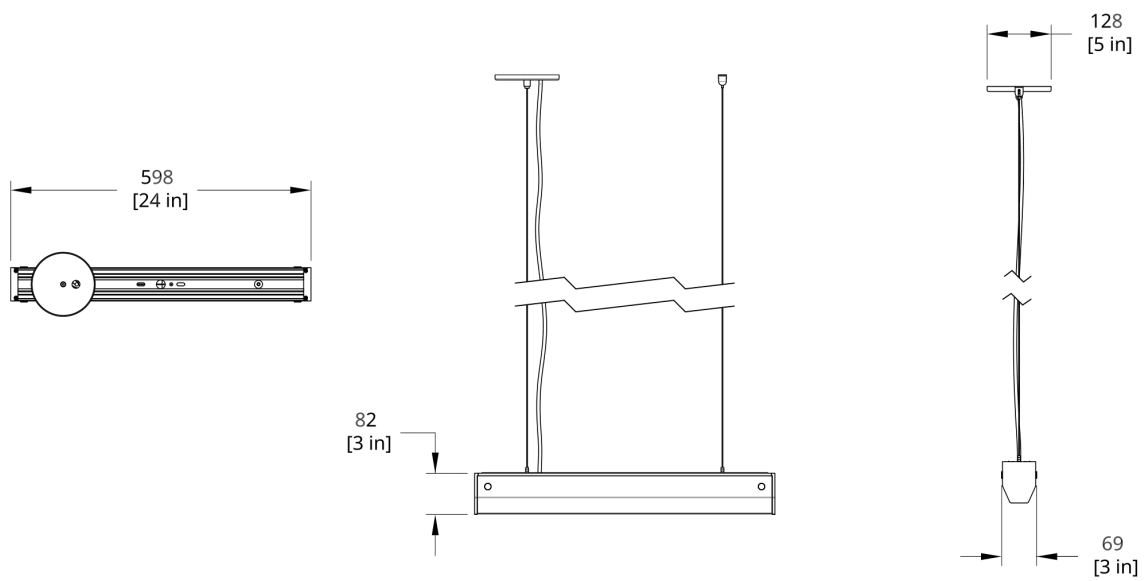

## PRODUCT DIMENSIONS

Medium 3 x 3 x 24 in H | Large 3 x 3 x 46 in H

## DIMENSIONAL WEIGHT

Medium 8 lbs | Large 16 lbs

---

YOUR PRODUCT CODE

**BREP-L-AA01-27-277\_10\_DIN**

---

Specification Logic

**SIZE**

# Drawings

BREP-L Branch Pendant Large Dimension

PREP-M Branch Pendant Medium Dimension