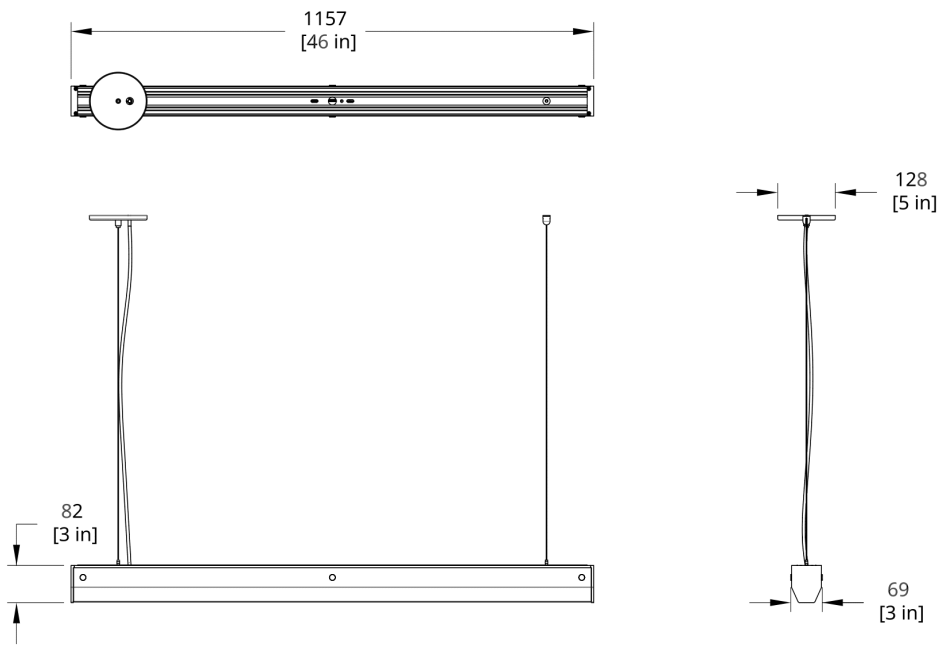

Drawings

BREP-L Branch Pendant Large Dimension